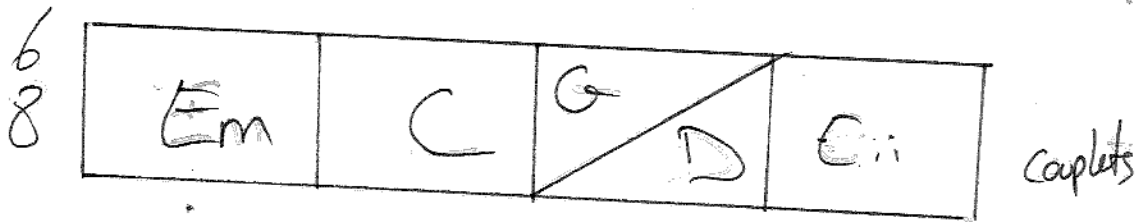

(NOIR DESIR)

AUX SOMBRES HEROS DE L'ATIER

CAPO IV

Structure: Couplet x2 +2
Refrain x2
Couplet x2
Refrain x4
(Solo) Couplet x4

Couplet x4
Refrain x2
(Solo 2) Couplet x4
Refrain x4
↑ Em