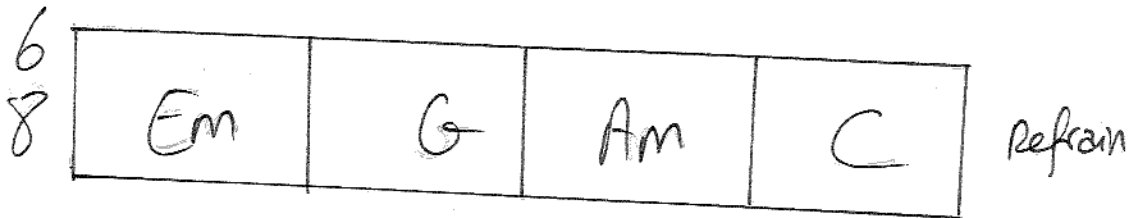

(NOIR DESIR)

AUX SOMBRES HEROS DE L'ATIER

CAPO IV

Structure: Couplet x2 +2
Refrain x2
Couplet x2
Refrain x4
(Solo) Couplet x4

Couplet x4
Refrain x2
(Solo 2) Couplet x4
Refrain x4
↑ Em